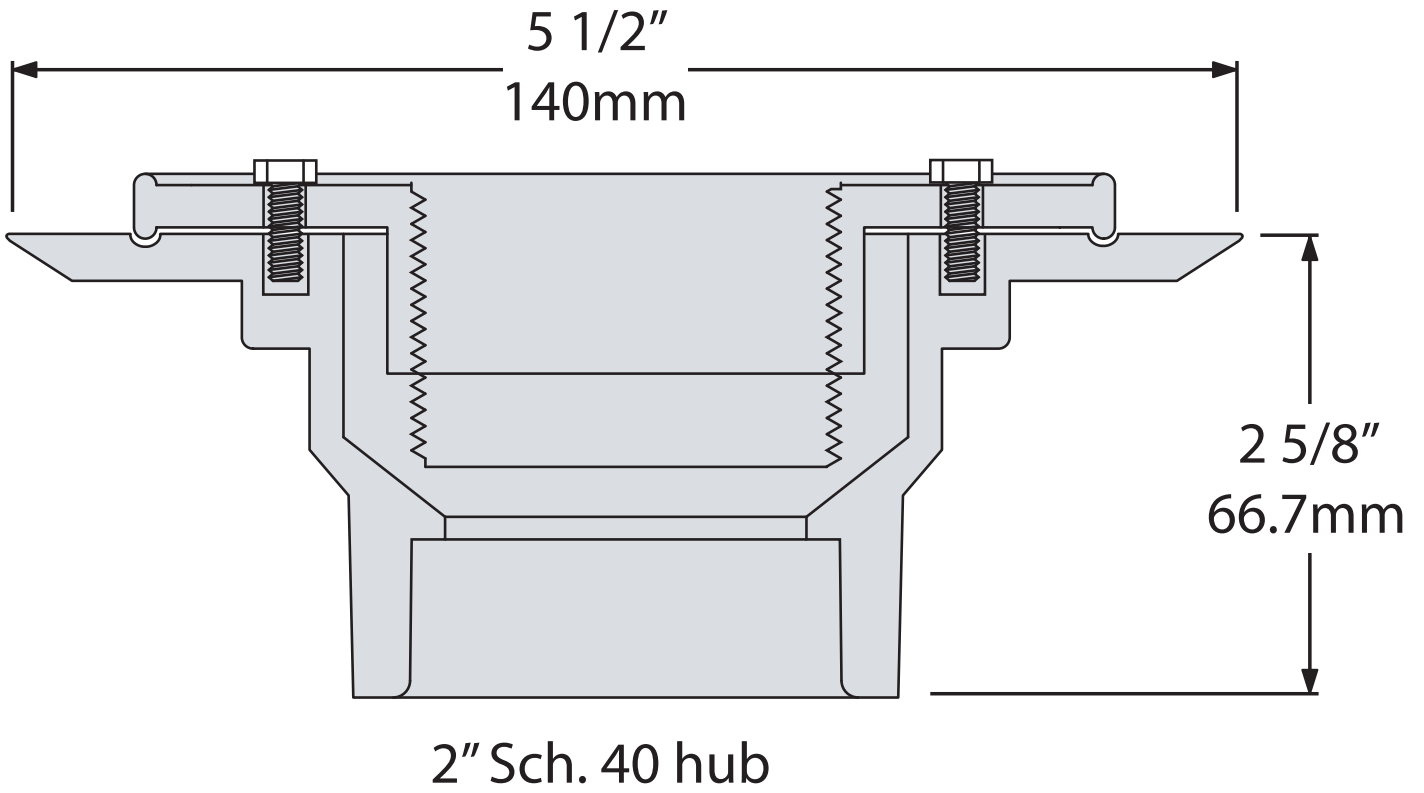

MODERN DESIGN LINEAR DRAINS

P.O. Box 8064, Atlanta, GA 31106
p: 877.398.8110 f: 877.388.1239
e: sales@luxlineardrains.com
www.lineardrains.com

▶ Drain Base - PVC

Drain Base Specs

Material	PVC
Part No.	DBASE2-PVC